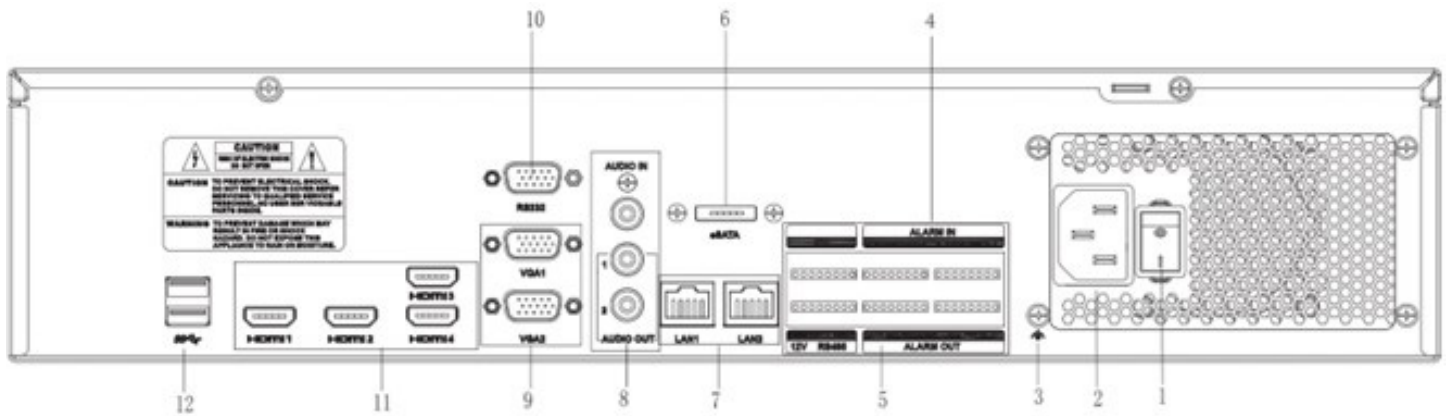

## Rear Panel

Part	Name	Part	Name
1	Power Switch	7	Network Port
2	Power Input	8	Audio IN/OUT RCA
3	Ground	9	VGA Port
4	Alarm Input	10	RS232 Port
5	Alarm Output	11	HDMI Port
6	eSata Port	12	USB Port

\*Designs and specifications are subjects to change without notice.